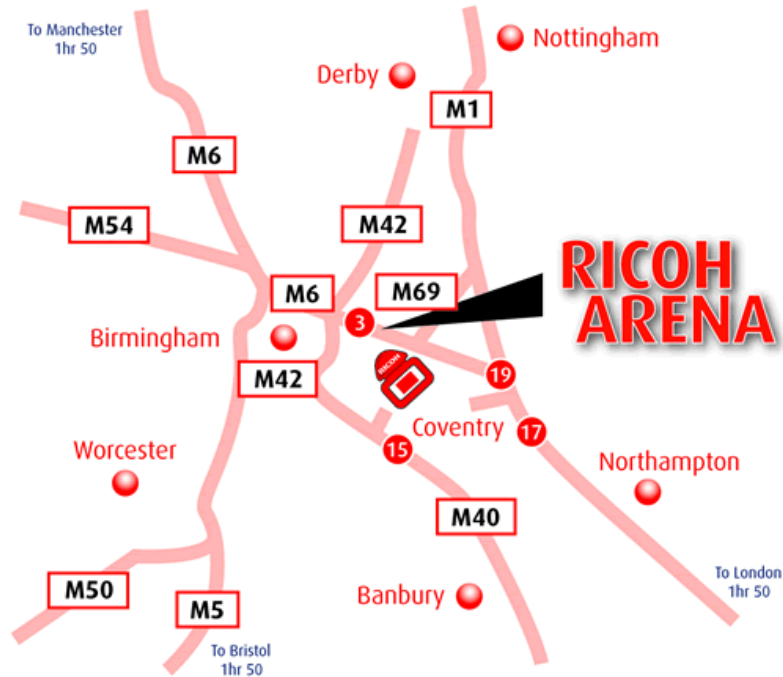

Directions to Ricoh Arena

Ricoh Arena
Phoenix Way
Foleshill
Coventry
CV6 6AQ

Telephone: 0870 811 6565
Fax: 0870 811 6597