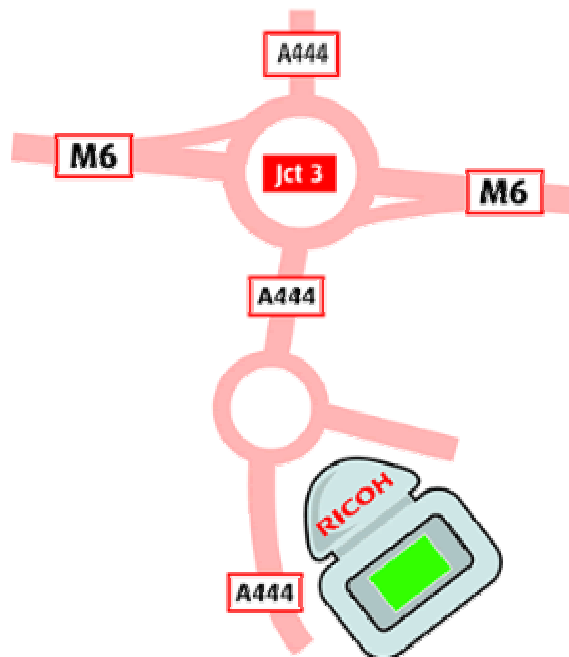

Directions to Ricoh Arena

From the North

- Take the M1 southbound.
- Leave the M1 at junction 21, then at the roundabout take the 3rd exit onto the M69 (signposted Coventry, Birmingham)
- Leave the M69 branching left (signposted Birmingham M6, Coventry North and Central A4600).
- Keep in right-hand lane then continue forward (signposted Birmingham) joining the M6 at junction 2.
- Leave the M6 at junction 3, then take 2nd exit onto Phoenix Way – A444 (signposted Coventry)
- At the next roundabout, take the 1st exit onto Rowleys Green Lane.
- At roundabout take 2nd exit onto Judds Lane.
- Arrive at Ricoh Arena.

From the North-West

- Take the M6 southbound.
- Leave the M6 at junction 3 (signposted Coventry North) then at the roundabout take the 4th exit onto Phoenix Way – A444 (signposted Coventry).
- At the next roundabout, take the 1st exit onto Rowleys Green Lane.
- At roundabout take 2nd exit onto Judds Lane.
- Arrive at Ricoh Arena.

From the South-East

- Take the M1 northbound.
- Taking the left hand lane, join the M6 motorway (signposted M6 The North West, Coventry North, Birmingham)
- Leave the M6 at junction 3, then at the roundabout take the 2nd exit onto Phoenix Way – A444 (signposted Coventry)
- At the next roundabout, take the 1st exit onto Rowleys Green Lane.
- At roundabout take 2nd exit onto Judds Lane.
- Arrive at Ricoh Arena.

Directions to Ricoh Arena

From the East

- Take the A14 westbound.
- Continue forward, then join the M6 motorway (signposted M6, The North West, Birmingham, Coventry)
- Leave the M6 at junction 3 (signposted Coventry North) then at the roundabout take the 4th exit onto Phoenix Way – A444 (signposted Coventry).
- At the next roundabout, take the 1st exit onto Rowleys Green Lane.
- At roundabout take 2nd exit onto Judds Lane.
- Arrive at Ricoh Arena.