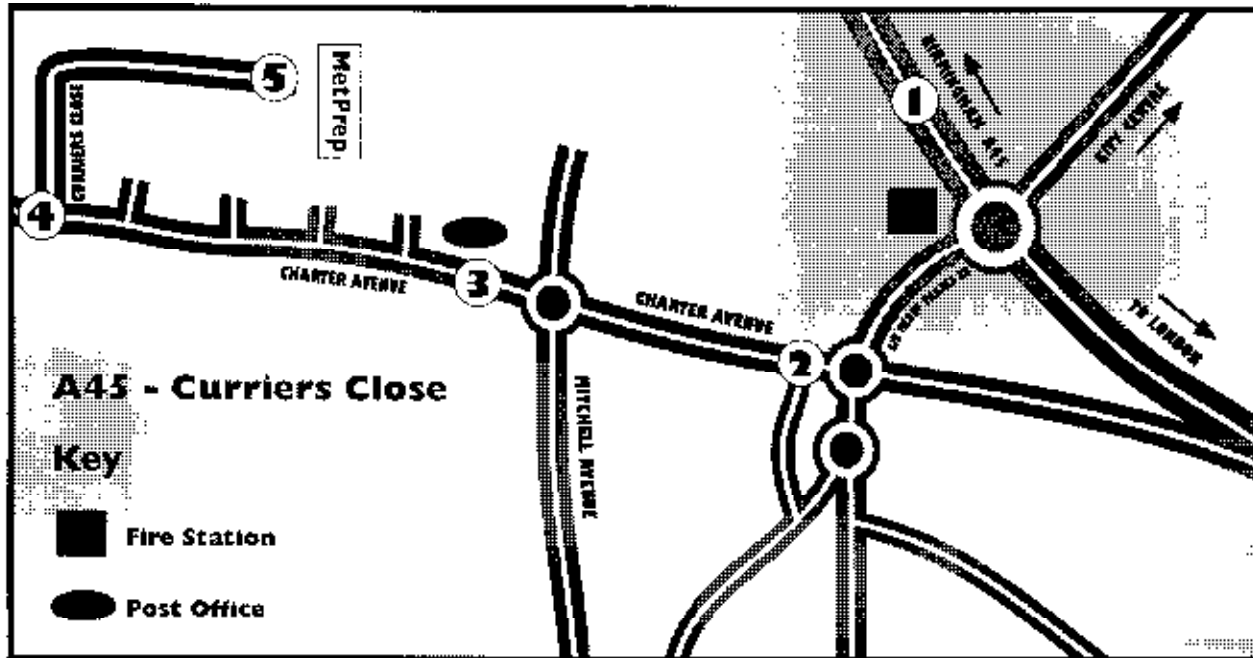

# How to find us

- 1 Follow the A45 South Coventry by - pass until you reach the Canley Roundabout :-  
Turn away from the City Centre  
**Signposted:** Canley, Science Park. University.
- 2 At the next roundabout (250 yds) turn right onto Charter Avenue :-  
**Signposted:** Canley, Charter Avenue Industrial Estate.
- 3 Follow Charter Avenue over the next roundabout where the road turns from dual to single carriageway.
- 4 After about 3/4 of a mile turn right into Curriers Close
- 5 Turn Right at the T junction and the Metprep building is facing you