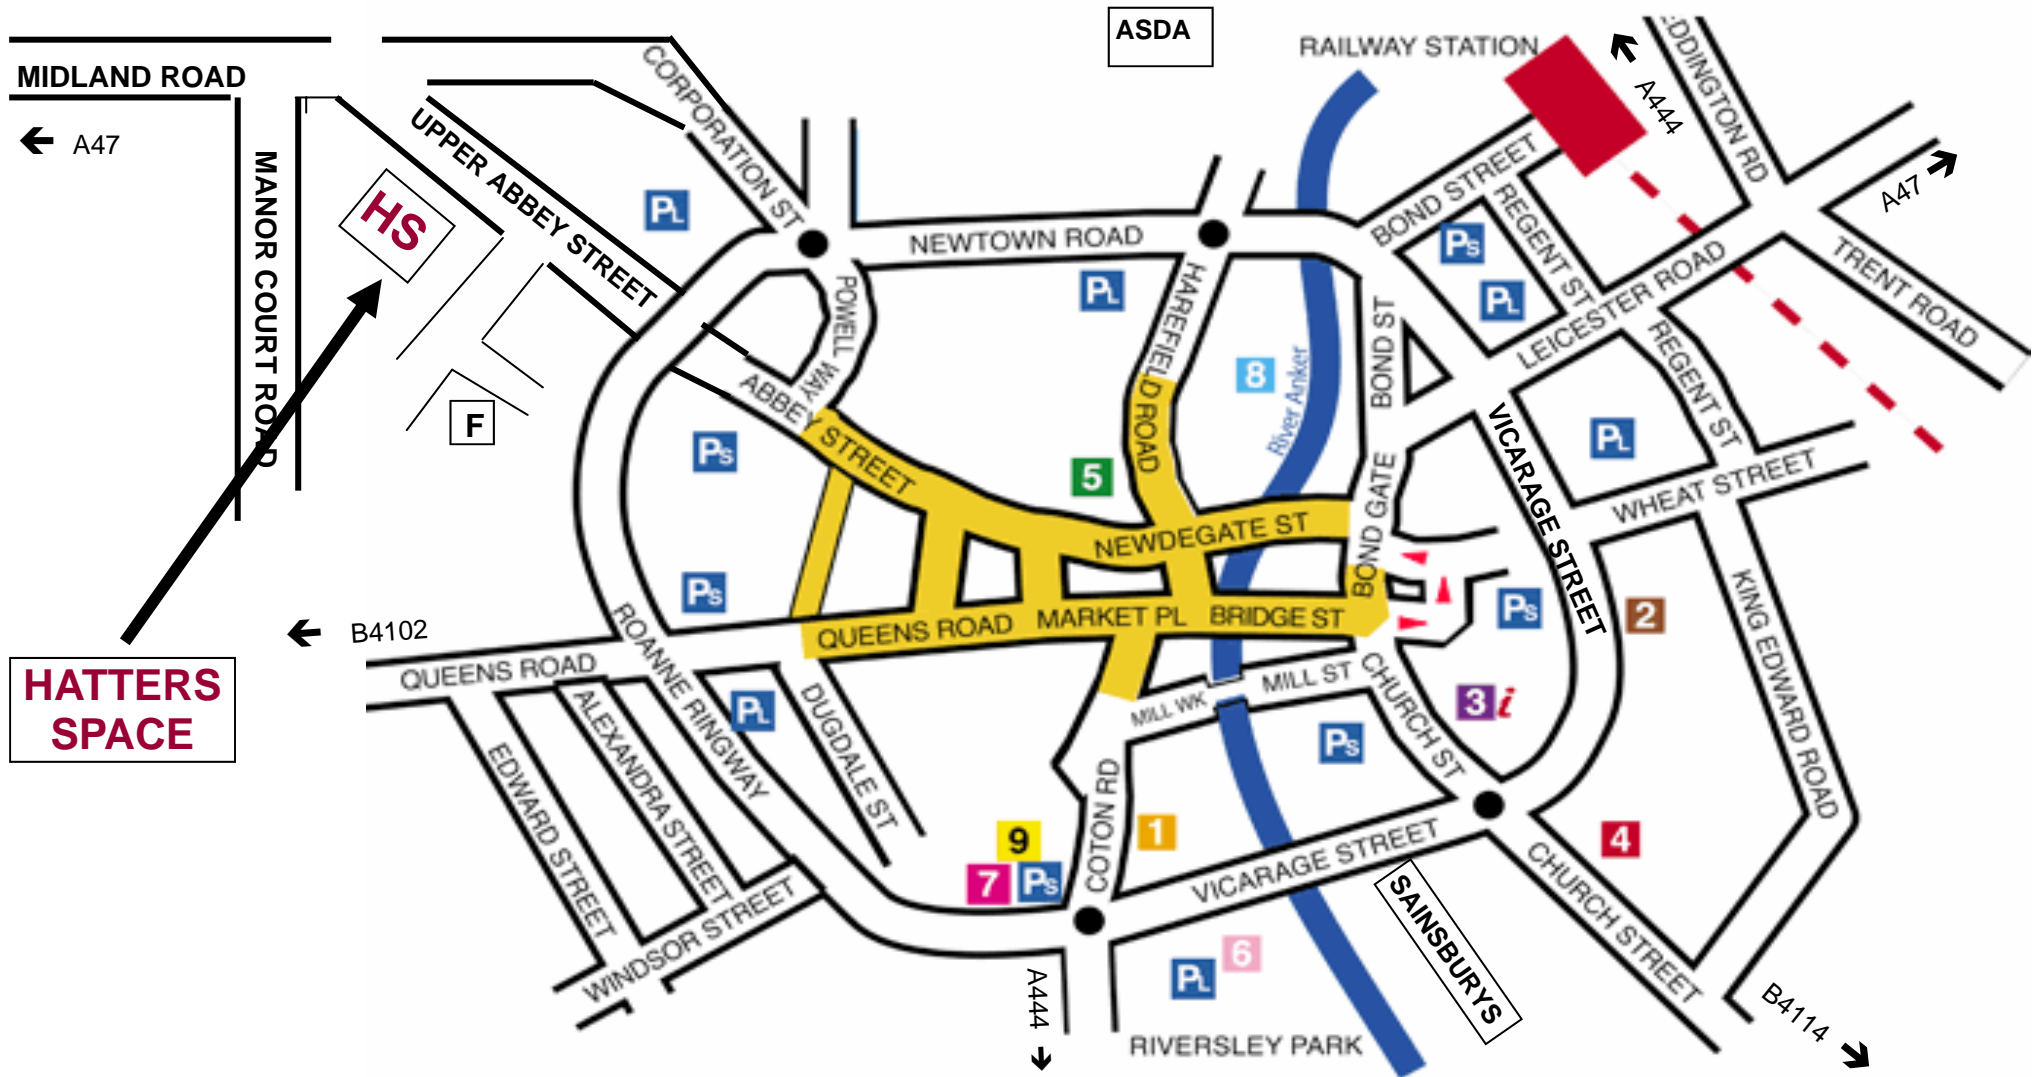

TOWN CENTRE PEDESTRIAN AREA 10am—4pm MONDAY TO SATURDAY

Parking = **PL**(long Stay **Ps** = (Short Stay) **F** = (Free)

**HS** = Hatters Space (has its own parking space)

**HATTERS SPACE**